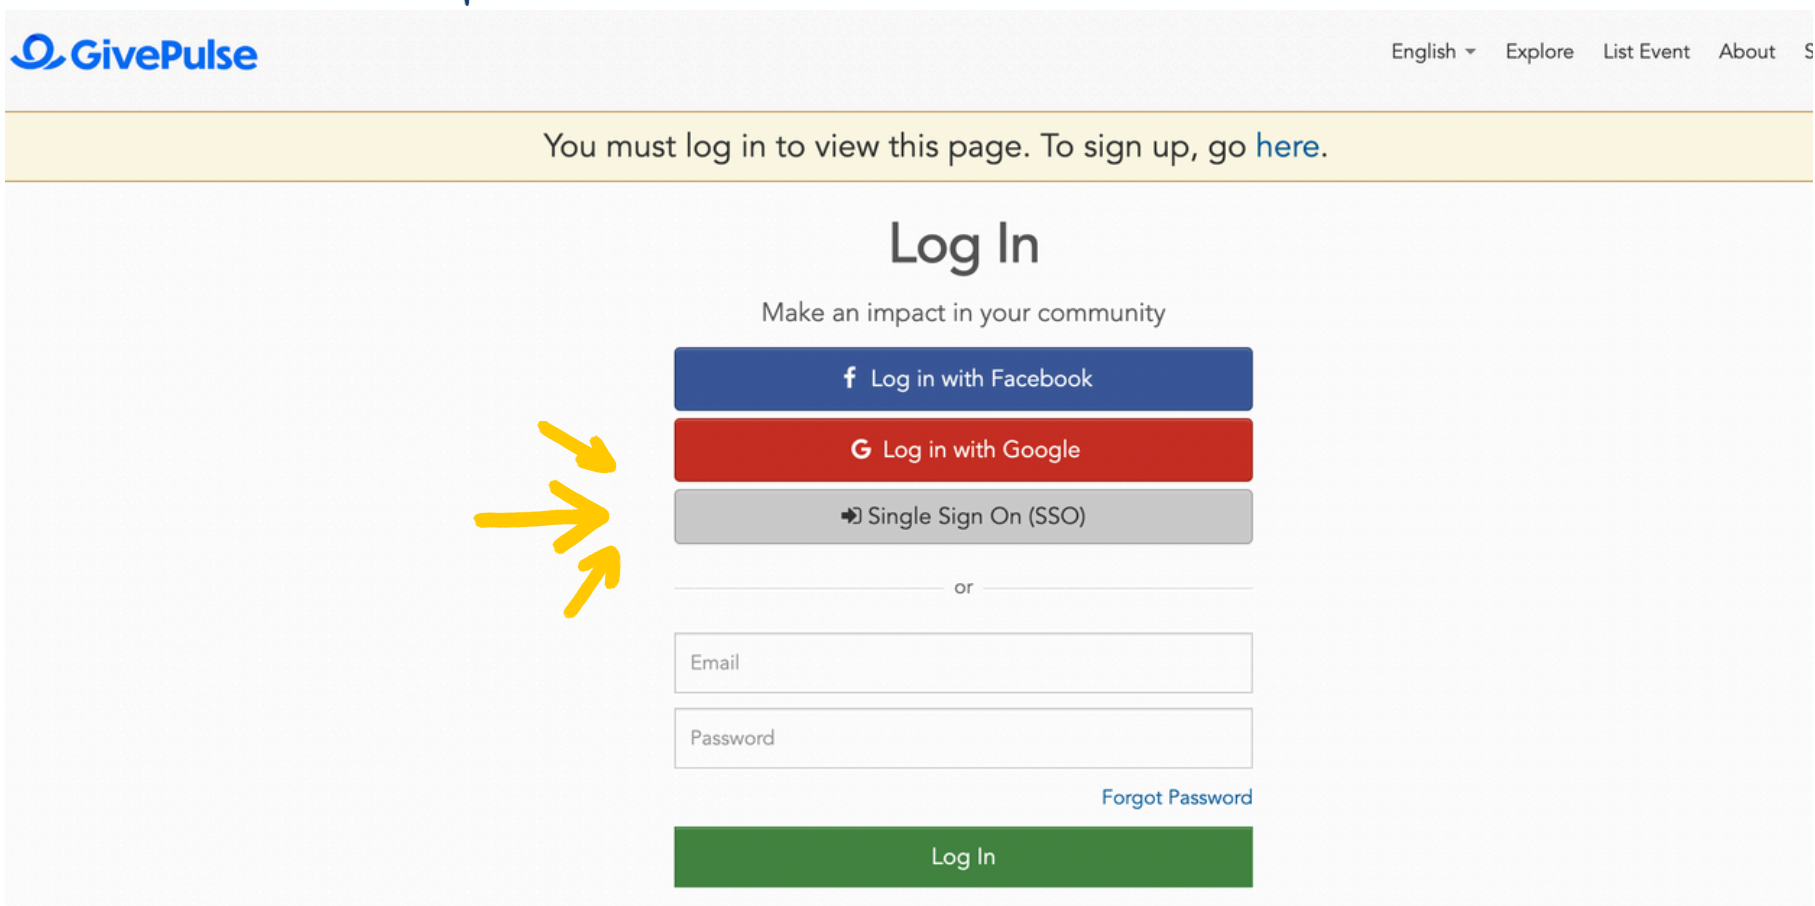

Step 1:

Logging into CentralPulse is a click away using Single Sign-on, which is linked to your BlueNet Account!